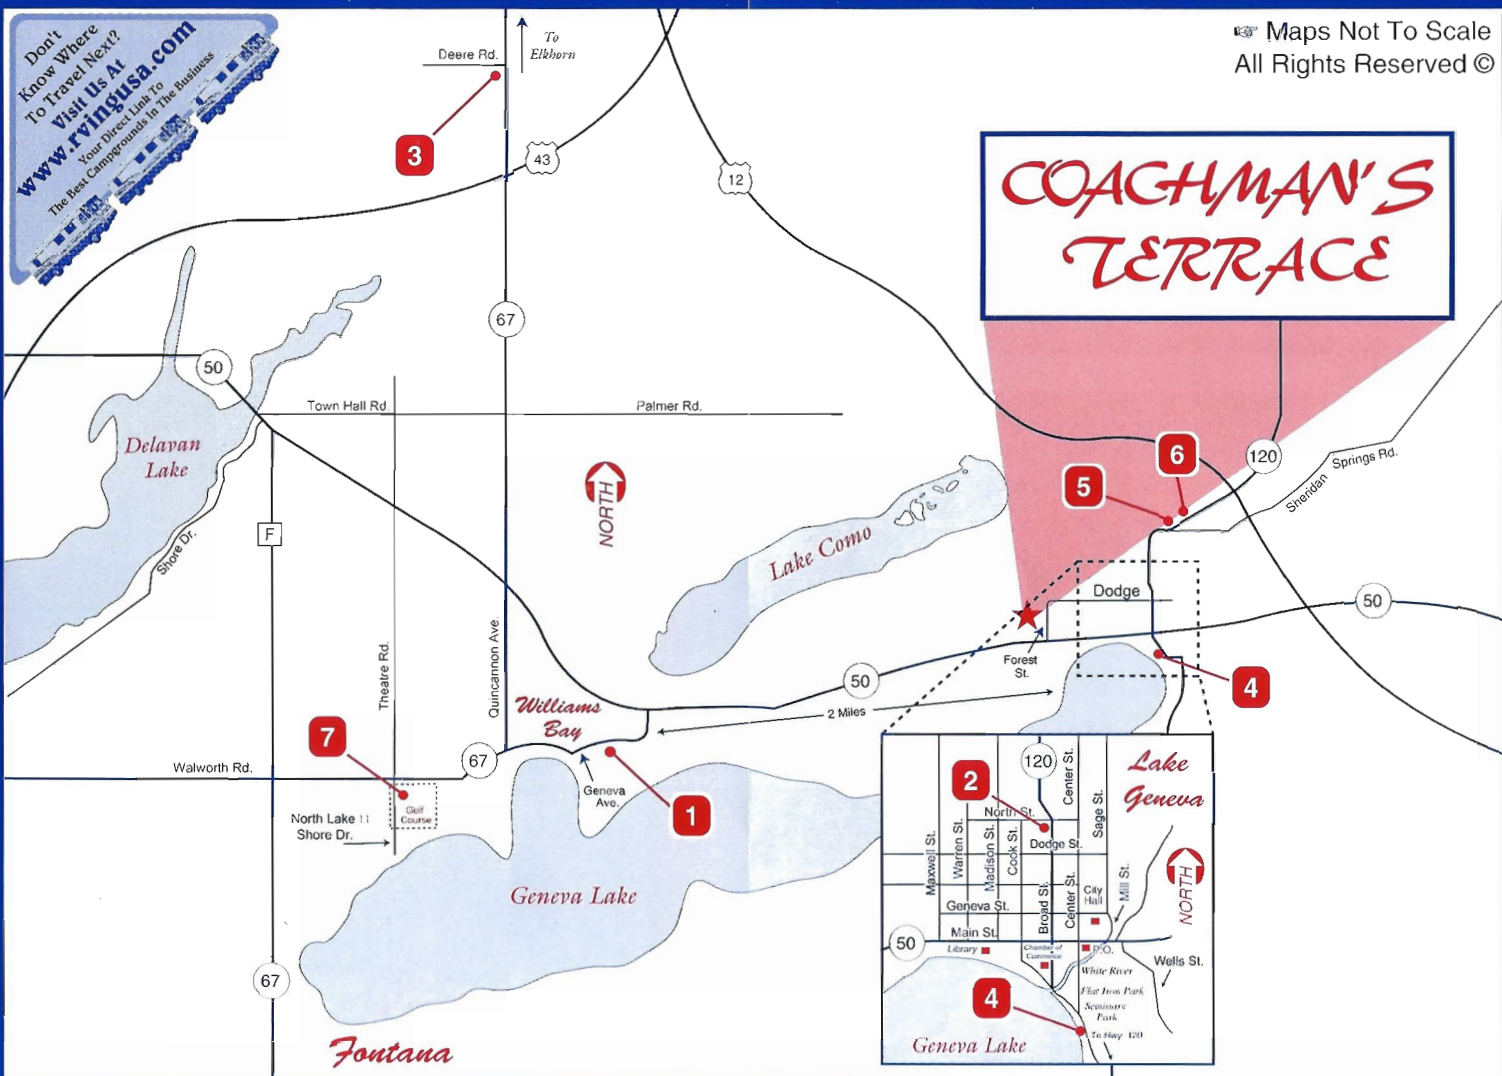

Don't
Know Where
To Travel Next?
Visit Us At
www.rvingusa.com
Your Direct Link To
The Best Campgrounds In The Business

Maps Not To Scale
All Rights Reserved ©