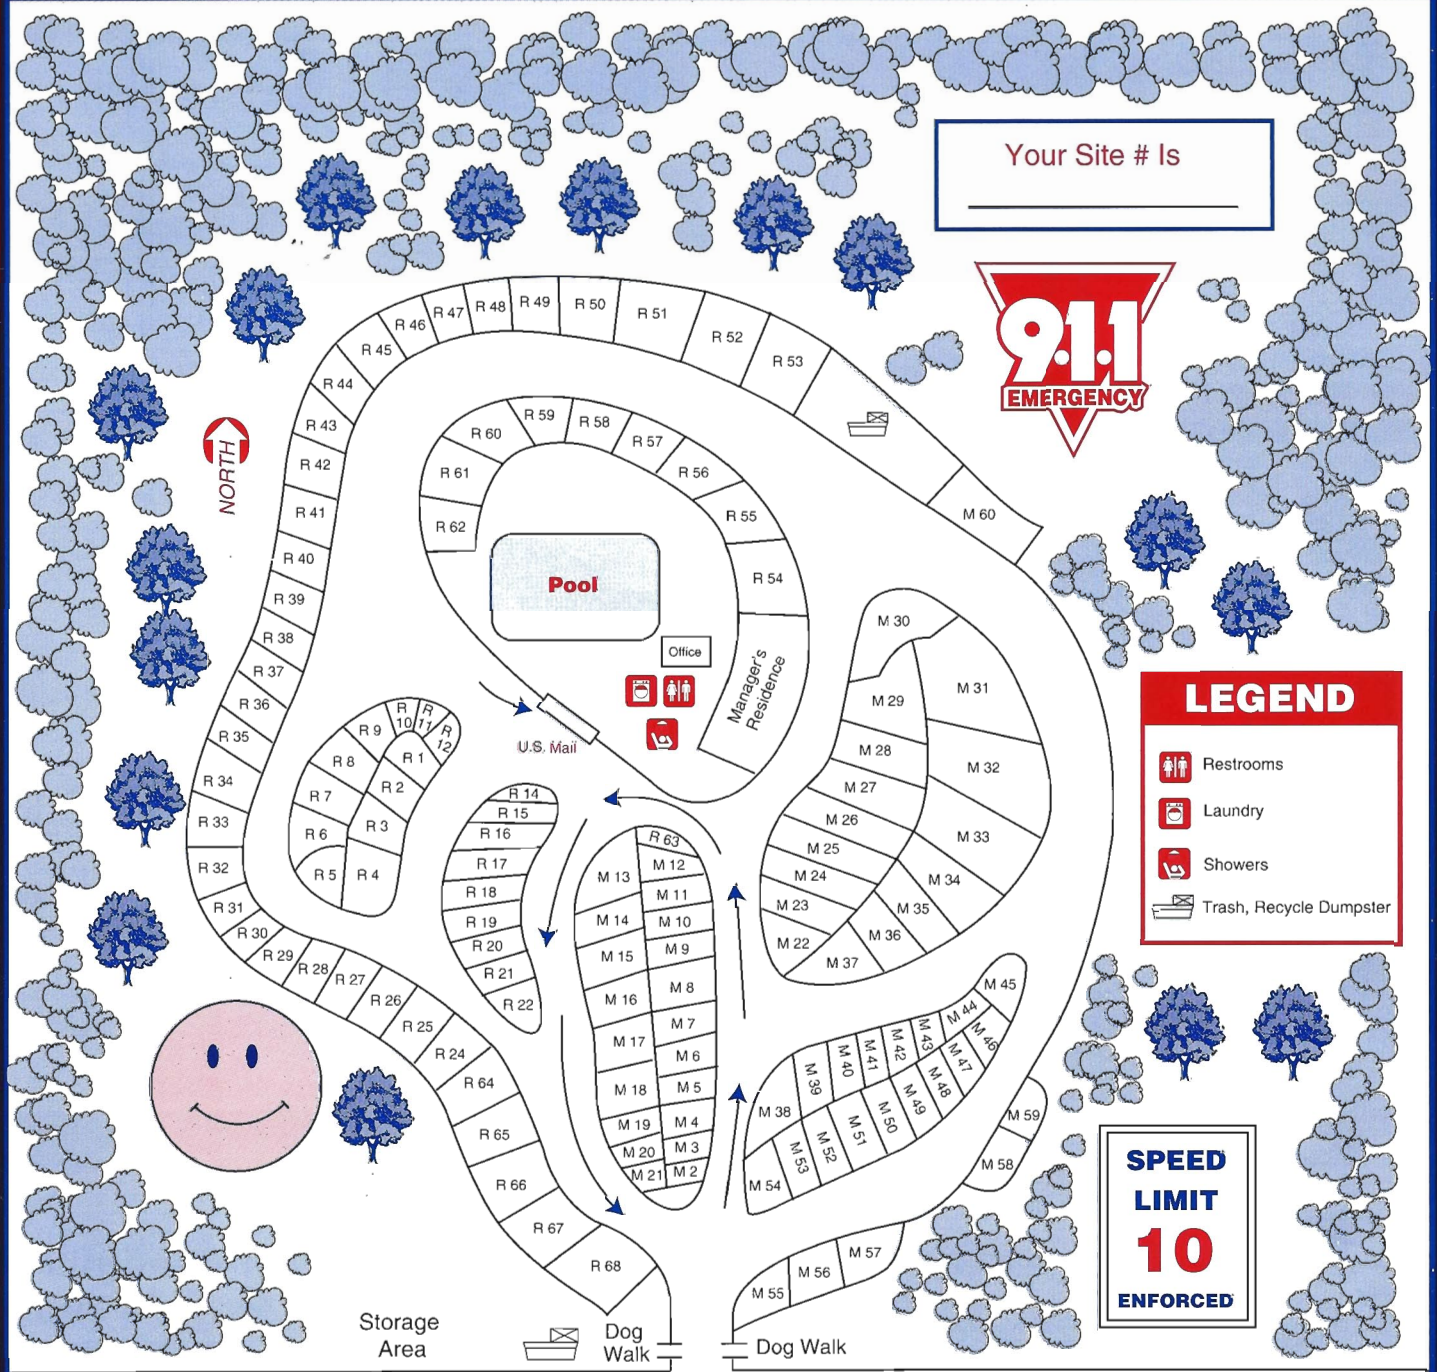

COACHMAN'S TERRACE

W3540 HWY. 50
LAKE GENEVA • WISCONSIN 53147
WALWORTH COUNTY

262-248-3636

Your Site # Is _____

LEGEND

- Restrooms
- Laundry
- Showers
- Trash, Recycle Dumpster

**SPEED
LIMIT
10
ENFORCED**

Don't
Know Where
To Travel Next?
Visit Us At
www.rvingusa.com
Your Direct Link To
The Best Campgrounds In The Business

COACHMAN'S TERRACE GUIDELINES FOR LIVING

WELCOME! We hope that you have a pleasant stay. For the enjoyment of everyone, we appreciate your compliance to the following:

Check-In and Out Time is 2:00 PM.

Showers and Restrooms: Restrooms are located in the office building. Showers are located in the lower level of the office building.

FACILITIES

- Laundry Facilities
- Spacious Wooded Sites
- Quiet, Country Living
- Sewer, Water and Electric Hook-ups
- Dumping Station
- Swimming Pool
- Showers
- Wood
- Ice

NEARBY ATTRACTIONS

- Old Town Wisconsin
- Timber-Lee Christian Center
- Yerkes Observatory
- Boating & Boat Rentals
- Water Skiing
- Swimming
- Fishing
- Tennis
- Hiking Trails
- Shopping
- Good Restaurants